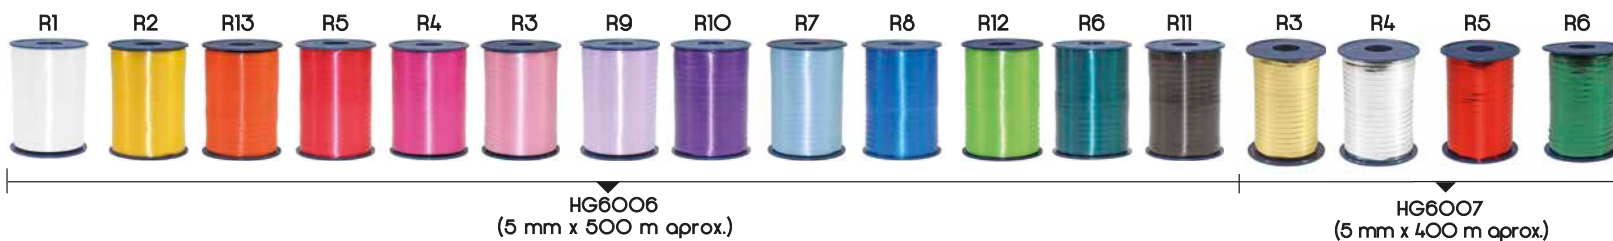

ribbon

hg6015

Contrapesos 8gr surt. básico
Balloons weights 8gr assort. primary

hg6040

Contrapesos corazón 8gr red & pink
Balloons weights 8gr red & pink heart

hg6016

Contrapesos 16gr surt. pastel
Balloons weights 16gr assort. pastel

hg6018

Contrapesos 85gr deco star
Balloons weights 85gr deco star

hg6019

Contrapesos 85gr
balloon, flower & gift
Balloons weights 85gr

hg6020

Contrapesos 16gr Stack-n-weight
Balloon weights 16gr Stack-n-weight

hg6022

Contrapesos premium bouquet
Balloons weights premium bouquet

hg6021

Contrapesos 30grs walker
Balloons weights 30gr walker

hg6084

Caja 72 contrapesos cono metalizados 140 gr.
Box with 72 metallic balloons weights 140 gr.